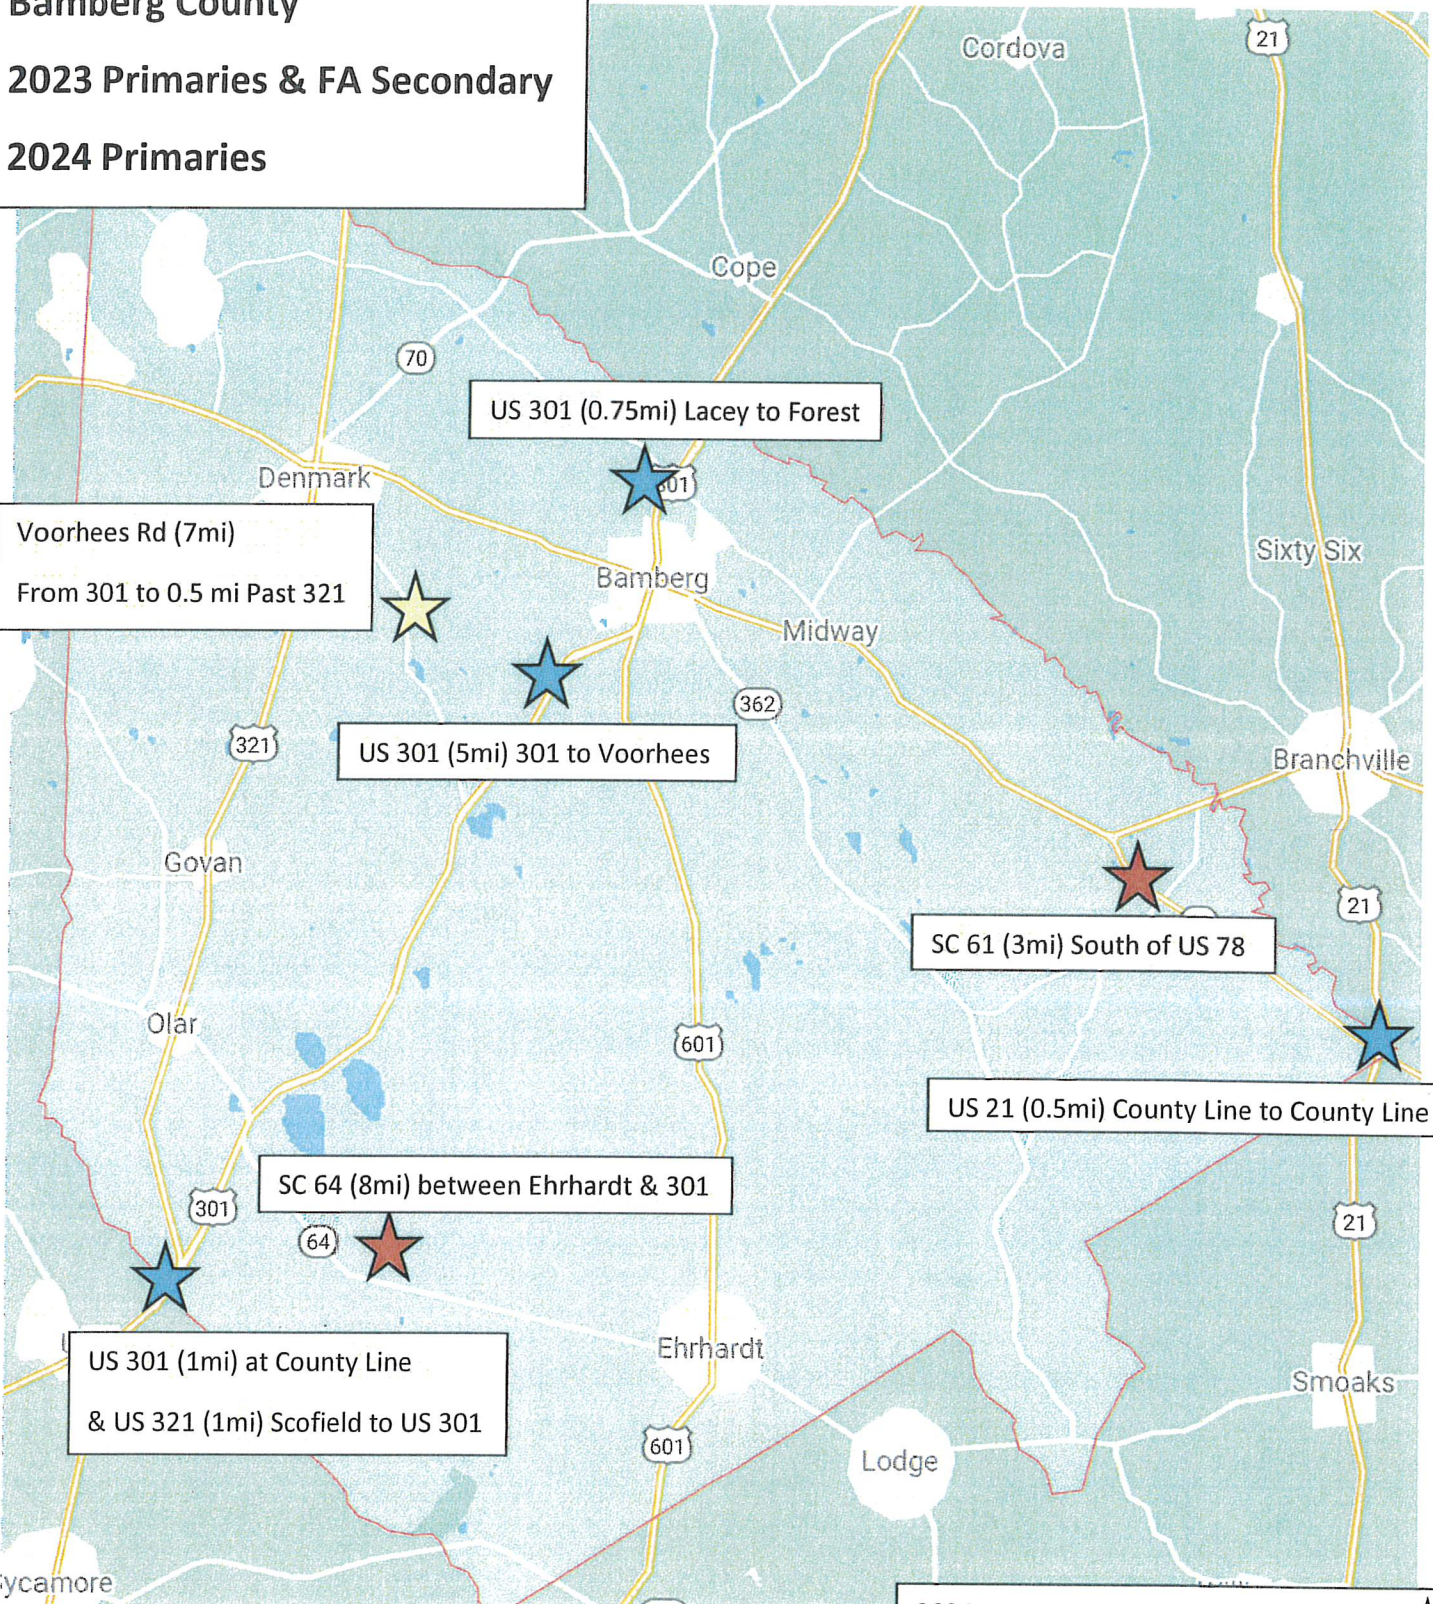

Bamberg County

2023 Primaries & FA Secondary

2024 Primaries

-  2023 Primaries
-  2024 Primaries
-  2023 FA Secondaries

2023					
BAMBERG	US	301	10.47	15.17	
BAMBERG	US	301	0	1.18	
BAMBERG	US	321	0.29	1.4	
BAMBERG	US	21	0	0.42	
BAMBERG	US	301	17.07	17.77	

2024					
BAMBERG	SC	64	5.76	13.26	
BAMBERG	SC	61	0.291	3.291	

2023					
BAMBERG	S-	26	5.3	5.8	
BAMBERG	S-	12	0	6.68	

Bamberg County
2023 Secondary List

2023									
BAMBERG	S-	390	0	0.59	BAMBERG	S-	575	0	0.16
BAMBERG	S-	250	0	0.4	BAMBERG	S-	502	0	1.01
BAMBERG	S-	498	0	0.09	BAMBERG	S-	469	0	0.99
BAMBERG	S-	482	0	0.09	BAMBERG	S-	459	0	0.86
BAMBERG	S-	288	0	0.08	BAMBERG	S-	299	0	0.1
BAMBERG	S-	106	0	0.9	BAMBERG	S-	128	0.23	0.31
					BAMBERG	S-	109	0	0.47
					BAMBERG	S-	462	0	0.2