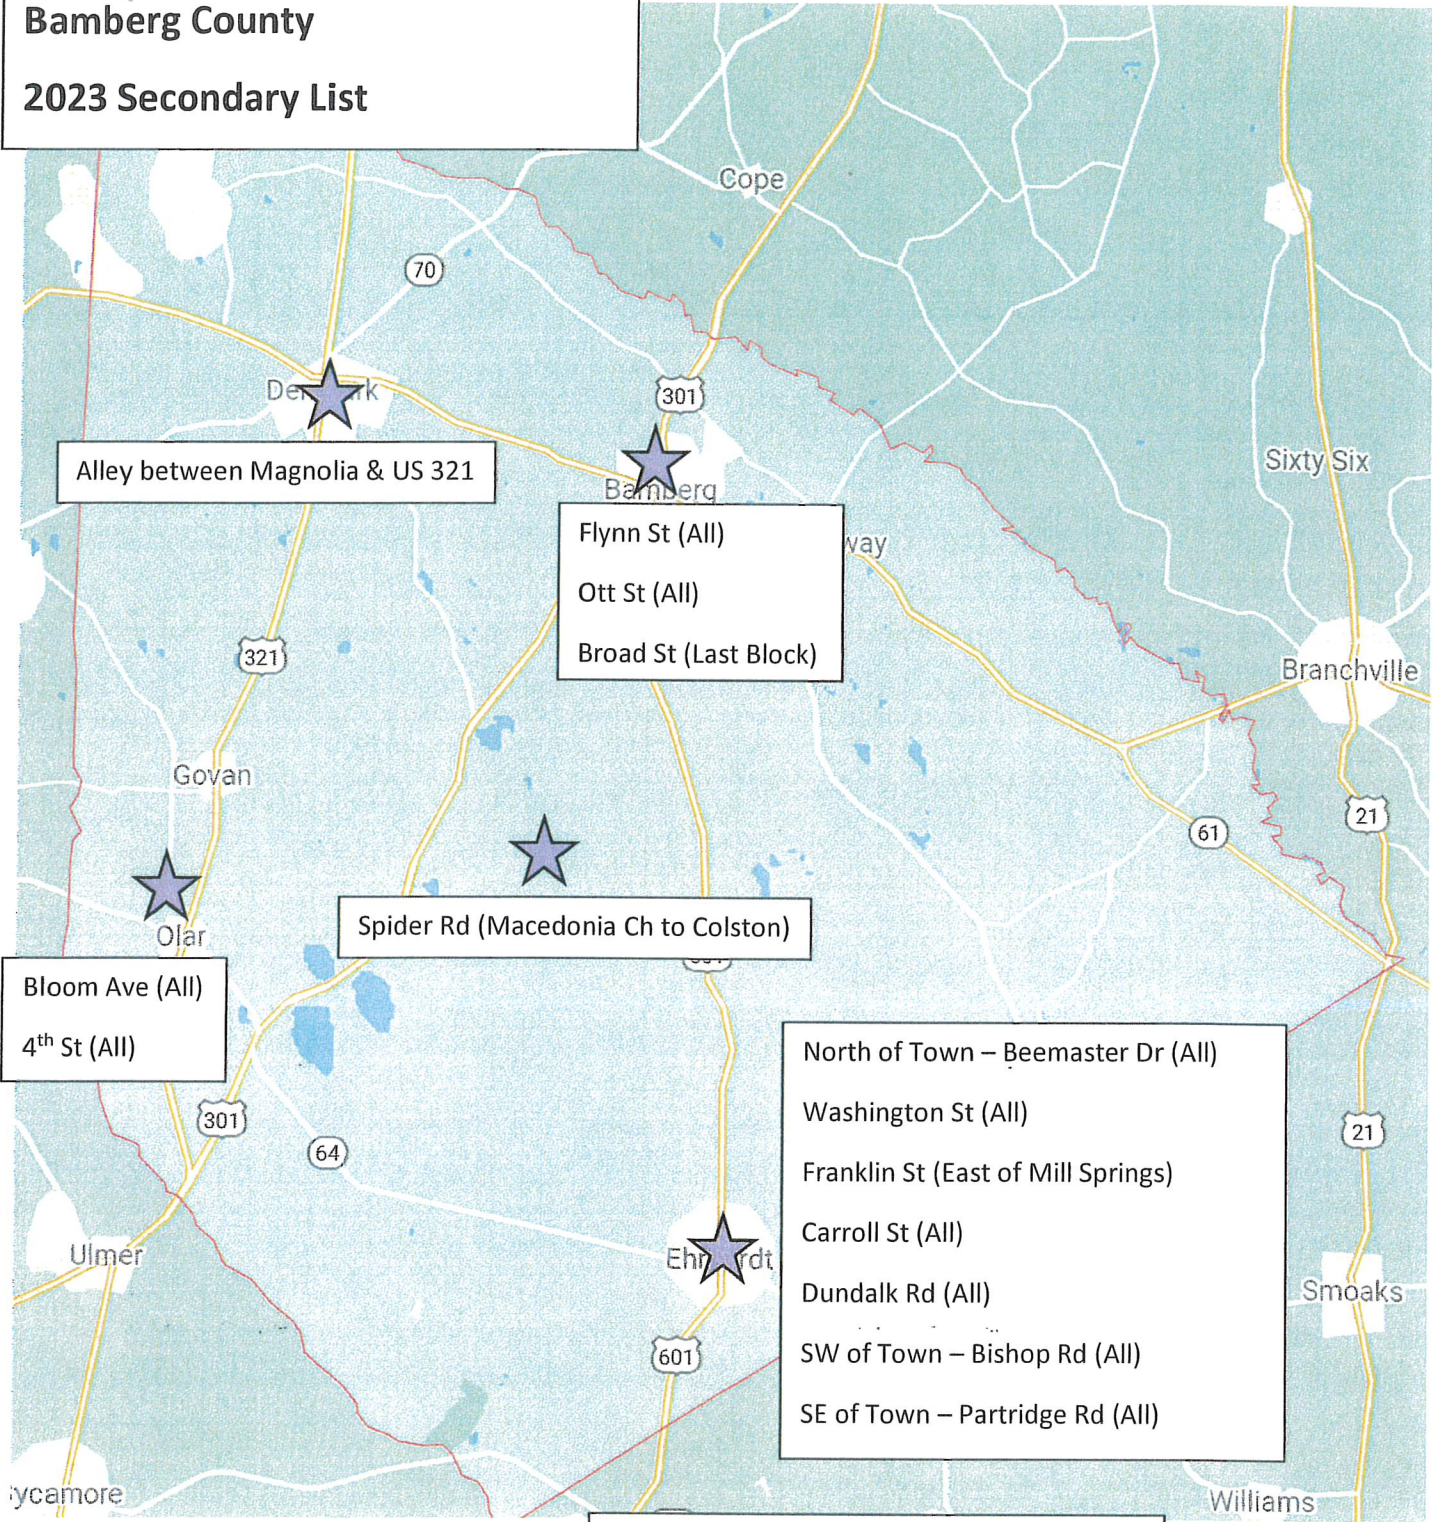

Bamberg County

2023 Primaries & FA Secondary

2024 Primaries

-  2023 Primaries
-  2024 Primaries
-  2023 FA Secondaries

2023					
BAMBERG	US	301	10.47	15.17	
BAMBERG	US	301	0	1.18	
BAMBERG	US	321	0.29	1.4	
BAMBERG	US	21	0	0.42	
BAMBERG	US	301	17.07	17.77	

2024					
BAMBERG	SC	64	5.76	13.26	
BAMBERG	SC	61	0.291	3.291	

2023					
BAMBERG	S-	26	5.3	5.8	
BAMBERG	S-	12	0	6.68	

Bamberg County
2023 Secondary List

2023									
BAMBERG	S-	390	0	0.59	BAMBERG	S-	575	0	0.16
BAMBERG	S-	250	0	0.4	BAMBERG	S-	502	0	1.01
BAMBERG	S-	498	0	0.09	BAMBERG	S-	469	0	0.99
BAMBERG	S-	482	0	0.09	BAMBERG	S-	459	0	0.86
BAMBERG	S-	288	0	0.08	BAMBERG	S-	299	0	0.1
BAMBERG	S-	106	0	0.9	BAMBERG	S-	128	0.23	0.31
					BAMBERG	S-	109	0	0.47
					BAMBERG	S-	462	0	0.2